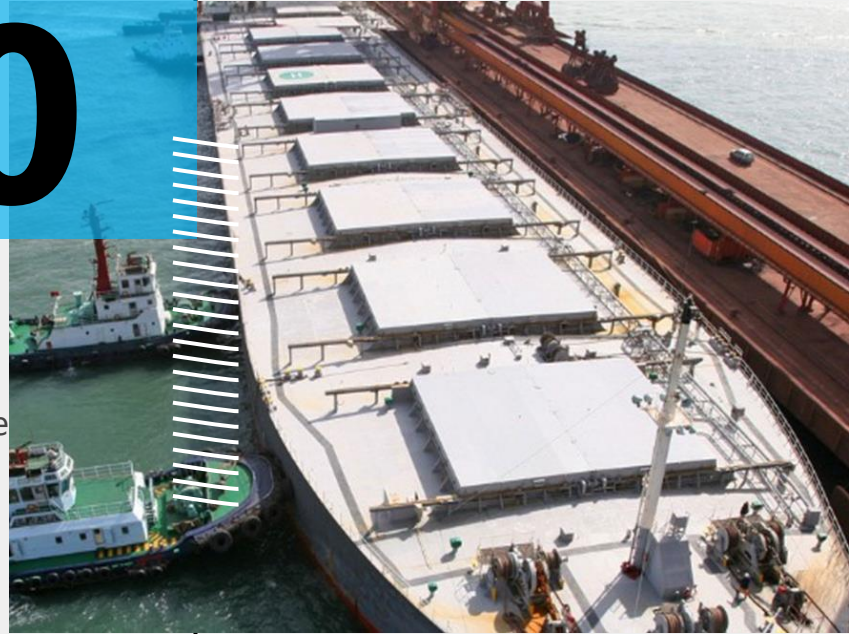

03

WHAT WE OFFER

BULK AND BREAK BULK

We also ship break bulk cargo or goods that do not fit in or utilize standard shipping containers or cargo bins. Whether it's heavy construction machinery, oversized vehicles, specialized equipment or more, our break bulk services ensure these over-weight items are transported efficiently. We work with handling services that specialize in break bulk cargo so that all the loading/unloading is done individually and meticulously. We have immense experience in bulk agency services wherein we have transported large quantities of a variety of goods like petroleum products, iron ore, grains and more. We suggest bulk agency shipment to clients who need multi-modal solutions

10

BULK AND BREAK BULK